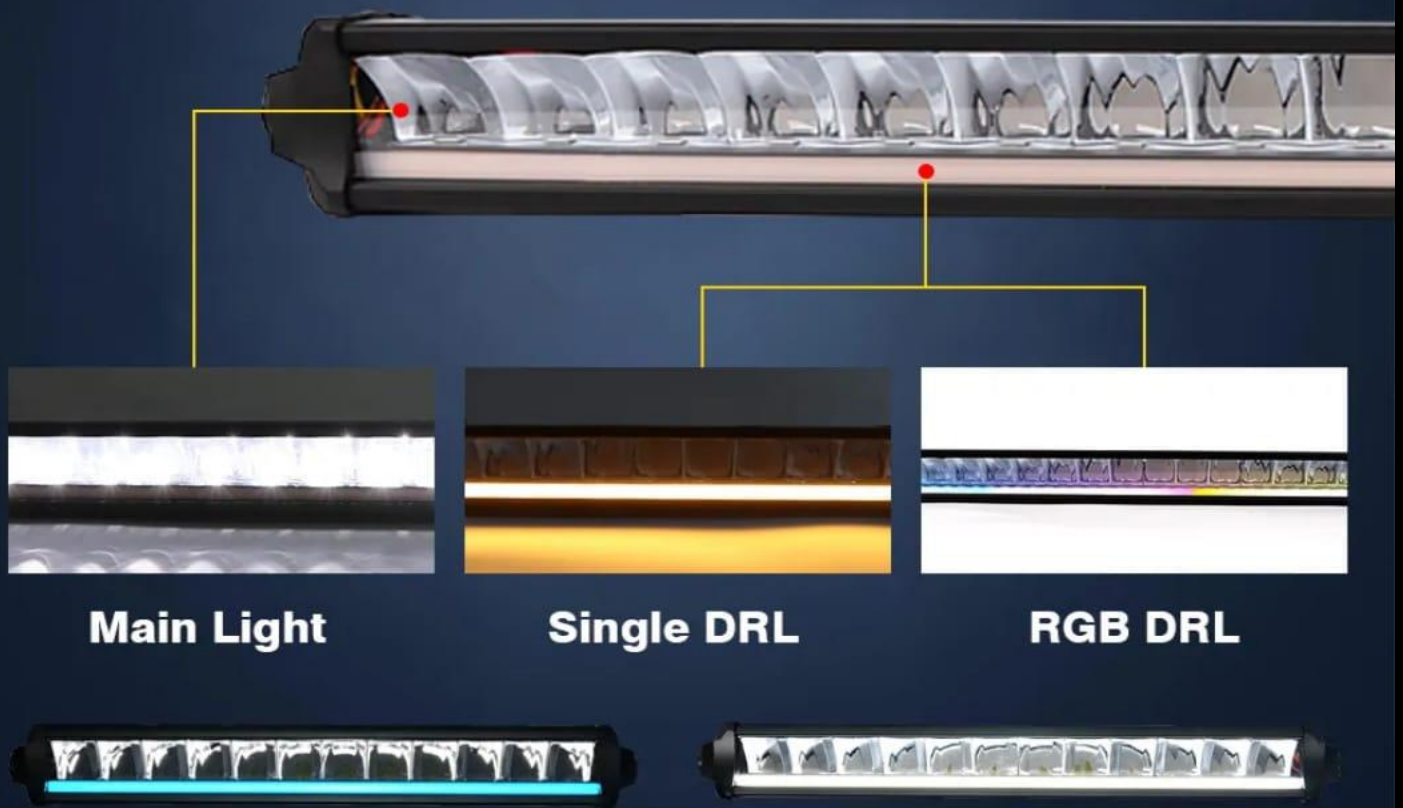

DAY TIME RUNNING LIGHT EFFECT

White DRL provides you a clean, modern look with your vehicle yet with bright enough daytime visibility

Main Light

Single DRL

RGB DRL

CODIGO: 492DRL

12-24V

49CM X 03CM

PRECIO: 350.000GS