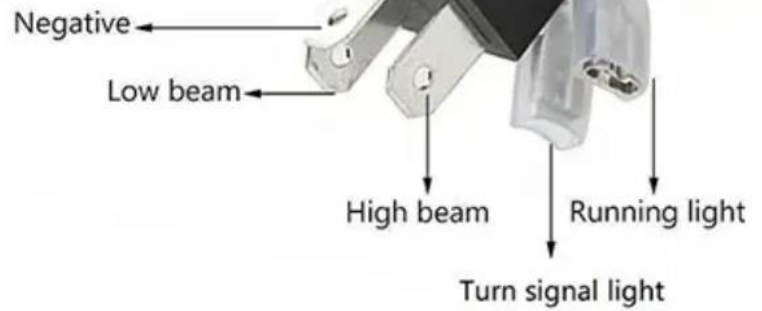

Running light

CODIGO: RR701R

12-24V

20X14CM

PRECIO: 230.000GS