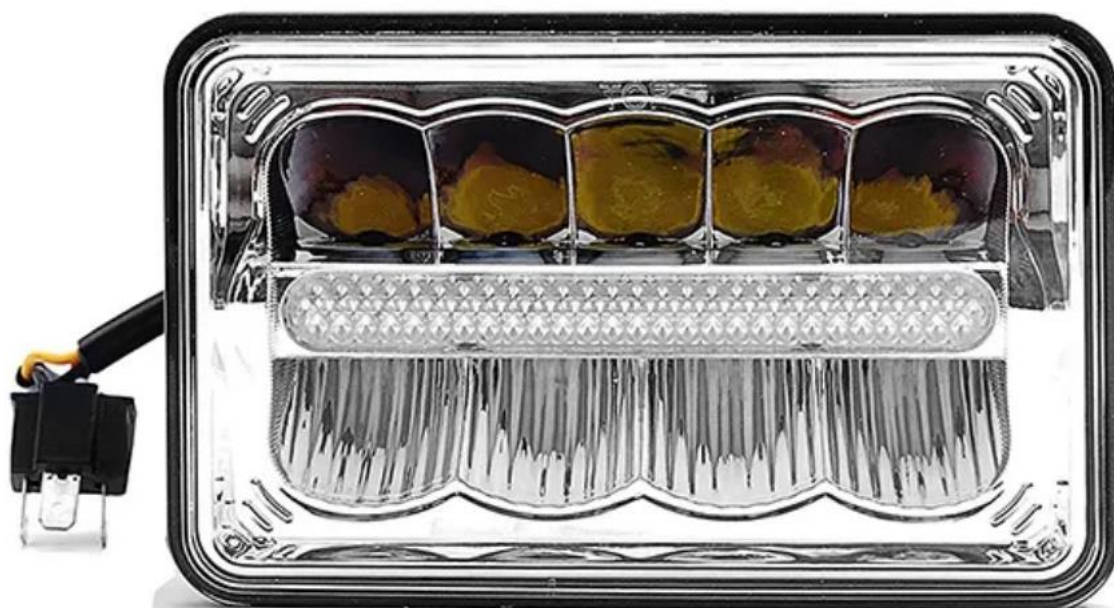

4x6 Inch

CODIGO: RR52R

12-24V

17CM

PRECIO: 120.000GS

High beam

Low beam

Turn signal light