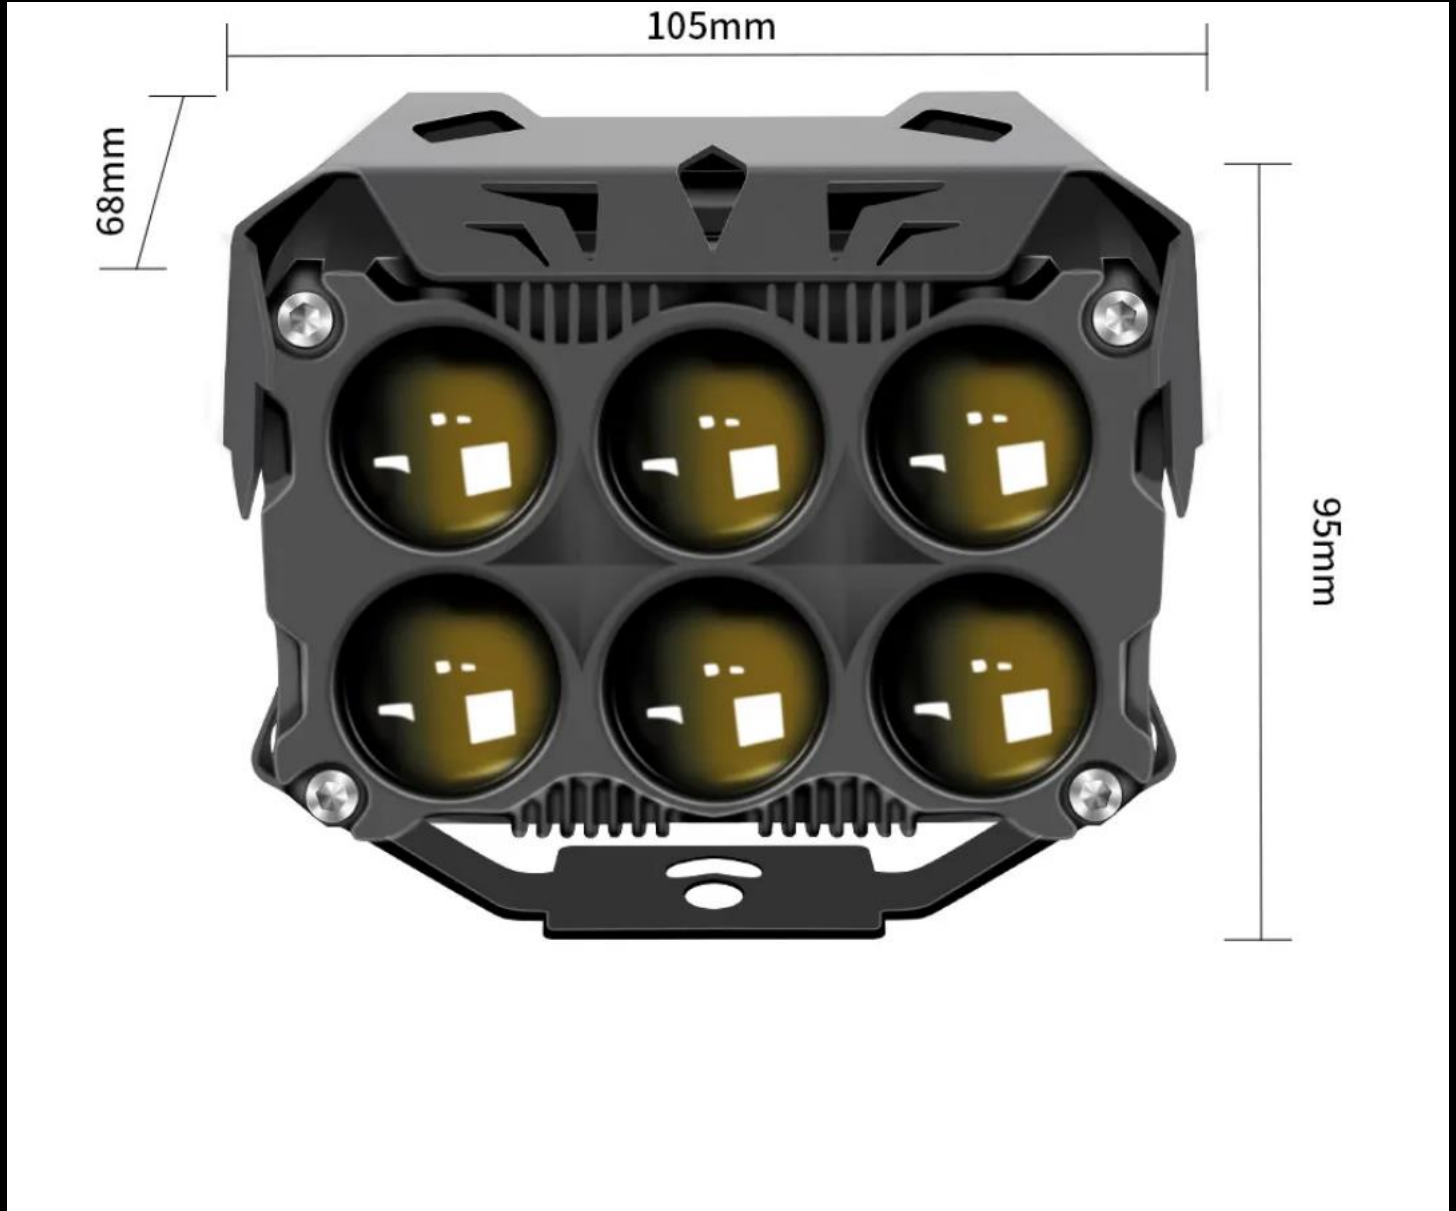

CODIGO: RP1847

12-24V

10CM - EL PAR

PRECIO: 250.000GS